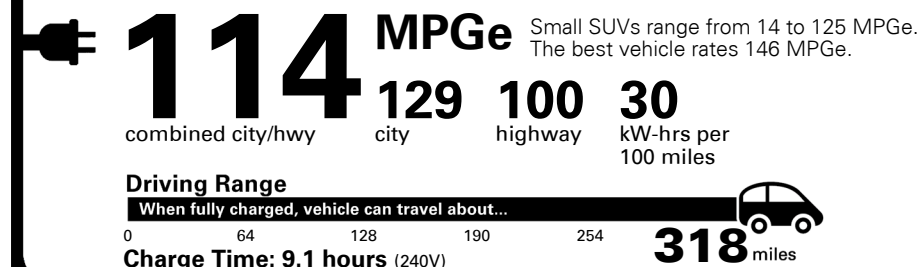

EXTERIOR
19" Alloy Wheels
Automatic LED Headlights, Daytime Running Lights & Taillights

COMFORT & CONVENIENCE
Proximity Key w/ Push Button Start
Hands-Free Smart Power Liftgate w/ Auto Open
H-Tex™ Seating Surfaces
Power Front Seats
Heated Front Seats
Smart Cruise Control
Highway Driving Assist
Dual Automatic Temperature Control w/ Rear Air Vents
Auto-Dimming Rearview Mirror w/ HomeLink®
12.3" Digital Instrument Cluster
Front & Rear USB Ports
Tire Mobility Kit (in lieu of spare tire)

MULTIMEDIA & CONNECTIVITY
12.3" Navigation System w/ AM/FM/HD Radio®
SiriusXM® Radio w/ 90-Day Trial Subscription (not available in AK & HI)
Wireless Android Auto™ & Apple CarPlay®

MULTIMEDIA & CONNECTIVITY(cont.)

Wireless Phone Charger
Bluelink+ All-Inclusive Connected Services (enrollment required)
Wi-Fi Hotspot (trial w/ Bluelink®)
Full Battery Charge

Manufacturer's Suggested Retail Price: $39,800.00

ADDED FEATURES:

*Roadside Assistance Kit $75.00
*Mud Guards $145.00
*Carpeted Floor Mats $240.00
*Cargo Mat, Up Seatback $165.00
*Cargo Net $60.00
*First Aid Kit $45.00

Inland Freight & Handling : $1,600.00
Total Price : $42,130.00

Proudly Supporting Hyundai Hope On Wheels and the Fight Against Pediatric Cancer Since 1998.

Fuel Economy and Environment

Fuel Economy

You save $4,750
in fuel costs over 5 years compared to the average new vehicle.

Annual fuel cost $750

Fuel Economy & Greenhouse Gas Rating (tailpipe only)

Smog Rating (tailpipe only)

This vehicle emits 0 grams CO₂ per mile. The best emits 0 grams per mile (tailpipe only). Does not include emission from generating electricity; learn more at fueleconomy.gov.

Actual results will vary for many reasons, including driving conditions and how you drive and maintain your vehicle. The average new vehicle gets 29 MPG and costs $8,500 to fuel over 5 years. Cost estimates are based on 15,000 miles per year at $0.17 per kW-hr. MPGe is miles per gasoline gallon equivalent. Vehicle emissions are a significant cause of climate change and smog.

fueleconomy.gov

Calculate personalized estimates and compare vehicles

Manufacturer's suggested retail price includes manufacturer's recommended pre-delivery service. Gasoline license and title fees state and local taxes and dealer installed options and accessories are not included in the manufacturer's suggested retail price. This label has been affixed to this vehicle by Hyundai Motor America, pursuant to the requirements of 15 U.S.C. 1231 et seq. which prohibits its removal or alteration prior to delivery to the ultimate purchaser.

PARTS CONTENT INFORMATION FOR VEHICLE IN THIS CARLINE:

U.S./CANADIAN PARTS CONTENT: 58 %
MAJOR SOURCES OF FOREIGN PARTS CONTENT: KOREA: 28 %

Note: Parts content does not include final assembly, distribution, or other non-parts costs.

FOR THIS VEHICLE:

FINAL ASSEMBLY POINT: ELLABELL, GEORGIA, U.S.A
COUNTRY OF ORIGIN:
ENGINE: U.S.A
TRANSMISSION: U.S.A

30 V